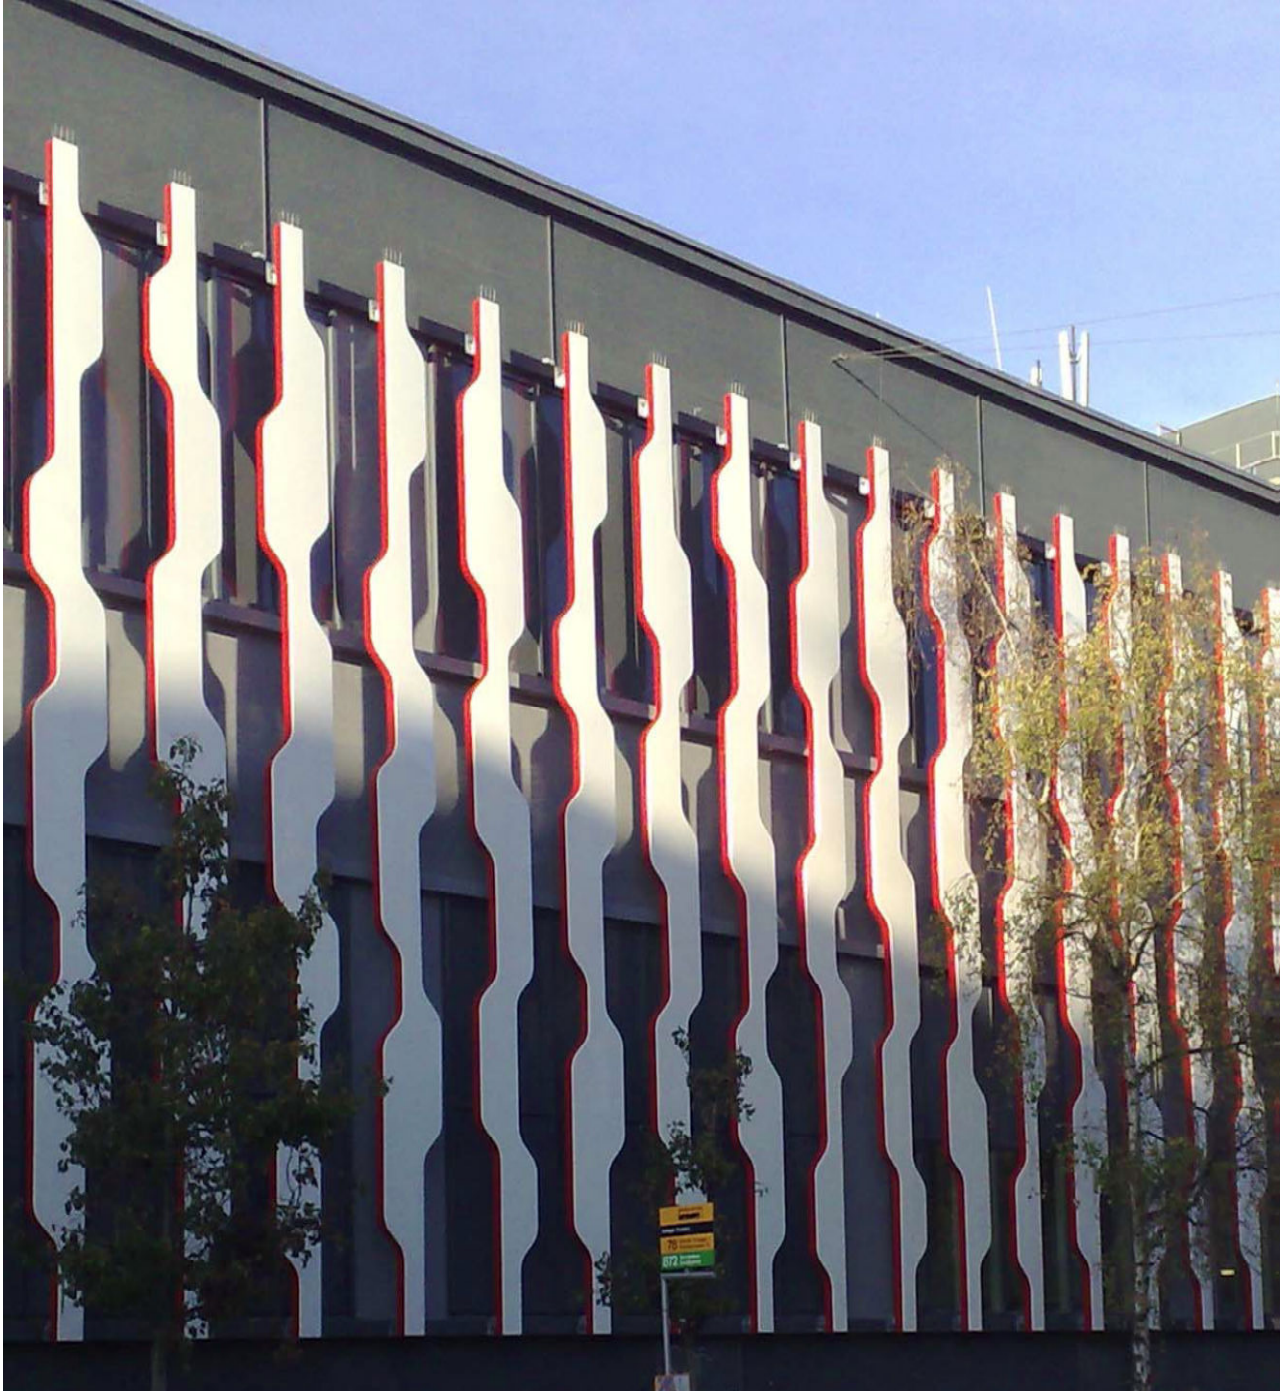

OUTDOOR LIGHTING

Shoppingmall in Copenhagen

Design and construction: LED iBOND A/S

LED iBond A/S

Diplomvej 381, DK-2800 Kgs. Lyngby
tel +45 70 70 78 55
info@ledibond.com · www.ledibond.com

LED iBond - lighting solutions
based on LED diodes for
innovation and uniqueness.
Suitable for large-scale industrial
applications and for design-driven
architectural solutions.