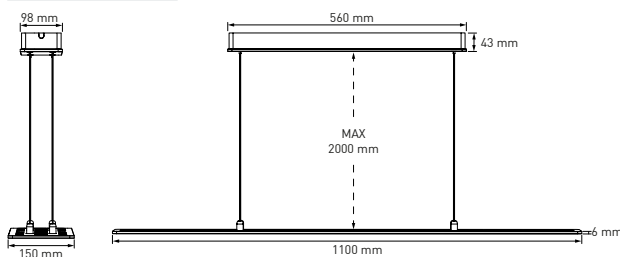

Light Distribution

Note: THEPLANE_3000K.ltd

Dimensions

Lifetime

L80 @ta 25°C

50.000 hrs

Safety & Markings

Marking	CE
Electrical shock protection	CL I
Ingress protection	IP20