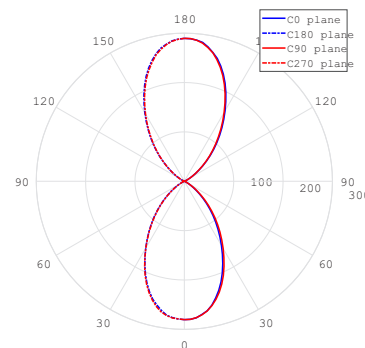

Photometric

Luminous flux	5000 lm
Luminaire efficacy	94 lm/W
Corelated colour temperature	3000 K
Chromaticity tolerance	5 SDMC*
Colour rendering index	+90

*3 SDMC in each luminaire

Wireless

Wireless protocol	Bluetooth 4.0
Radio frequency	2400-2480 Mhz
Radio power	+4 dBm

Light Distribution

Note: THEPLANE_3000K.ltd

Dimensions

Lifetime

L80 @ta 25°C

50.000 hrs

Safety & Markings

Marking	CE
Electrical shock protection	CL I
Ingress protection	IP20