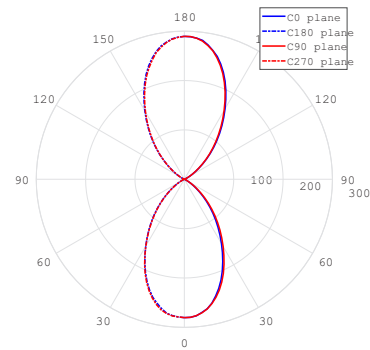

Light Distribution

Note: THEPLANE_3000K.Idt

Lifetime

L80 @ta 25°C 50.000 hrs

Order Code

Product description	Art. No.	EAN No.
The Plane® 3000K Wireless	51510.A02	5713698000294