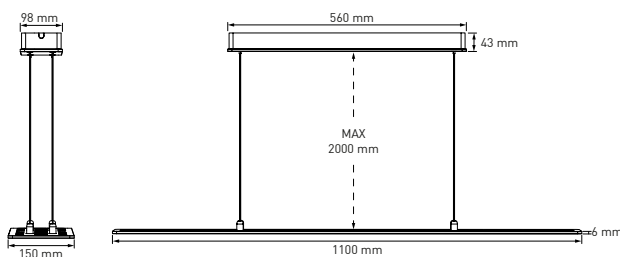

Wireless

Wireless protocol	Bluetooth 4.0
Radio frequency	2400-2480 Mhz
Radio power	+4 dBm

Dimensions

Safety & Markings

Marking	CE
Electrical shock protection	Cl. I
Ingress protection	IP20

Photometric

Luminous flux (up / down)	2500 / 2500 lm
Luminaire efficacy	94 lm/W
Corelated colour temperature	3000 K
Chromaticity tolerance	5 SDMC*
Colour rendering index	+90